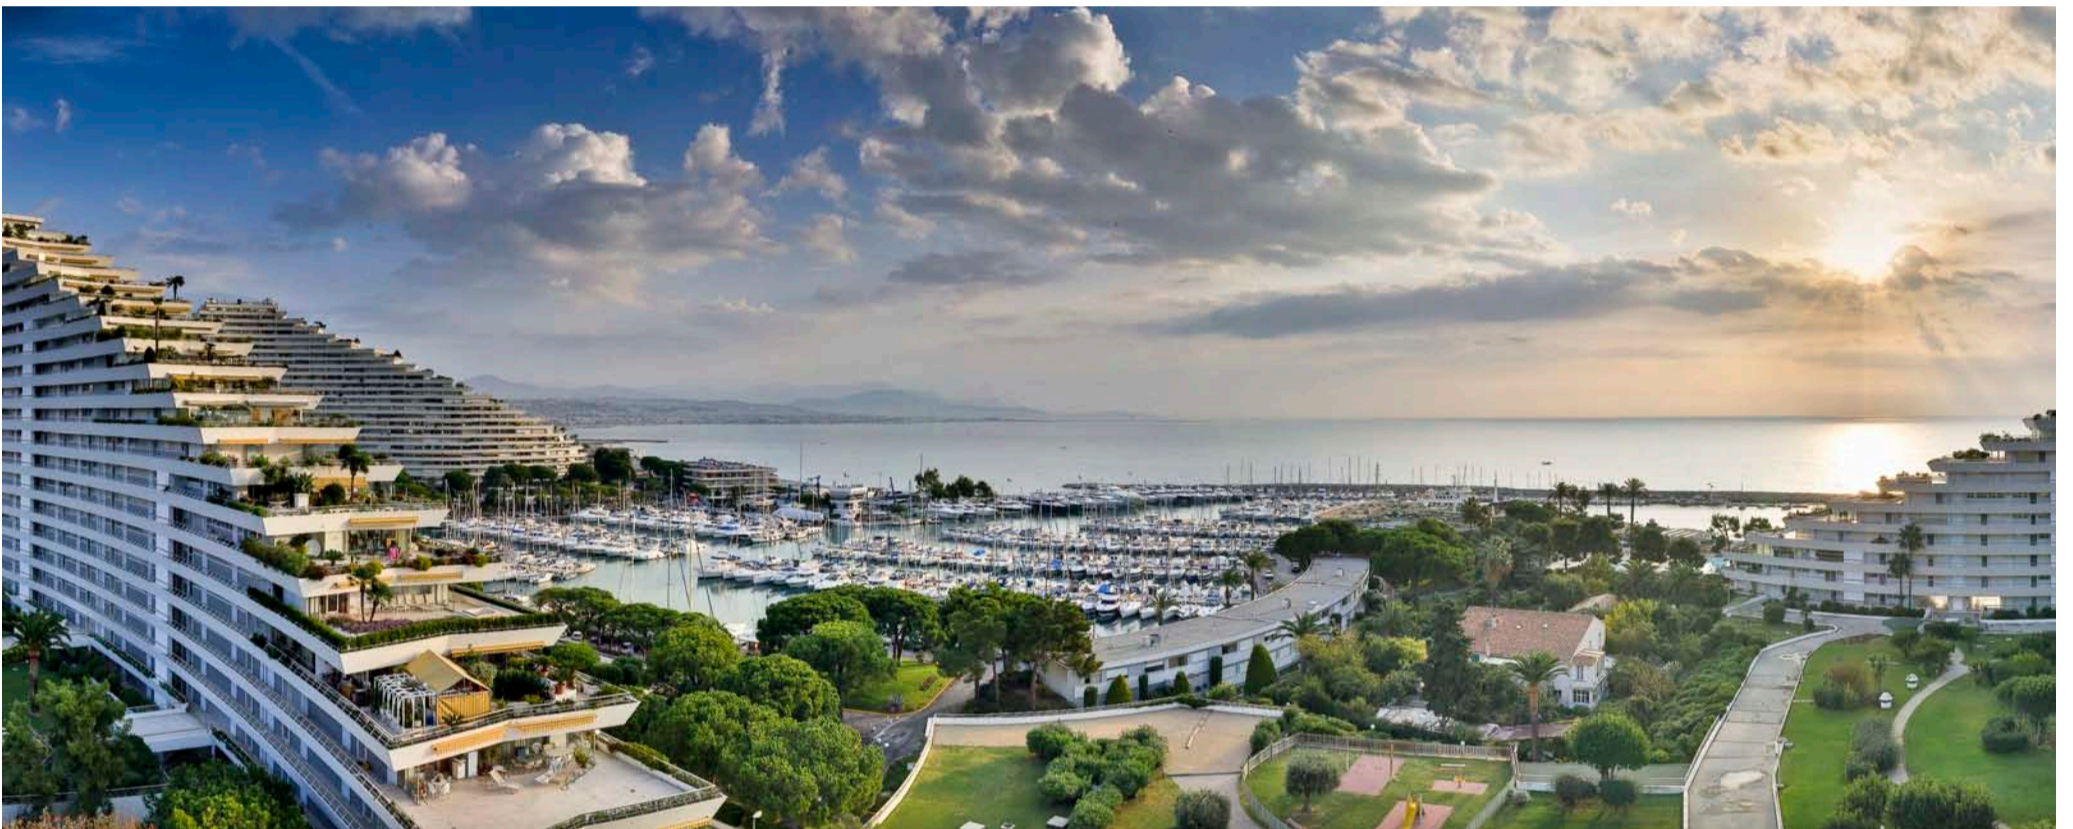

For Sale (sole agents) €785 000

A Vendre

Exclusivité

Property Type

Type

Appartement

Location

Localité

Marina Villeneuve Loubet

Nbr Rooms

Nbr Pièces

3

Floor Area

Surf. Habitable

67 m2

Terrasse Area

Surface Terrasse

142 m2 + Balcon 14 m2

Le Commodore - BP 75 Marina Baie des Anges 06271 Villeneuve-Loubet Cedex
Téléphone: +33 (0)4 93 22 55 22 www.immobiliere-pelou.com Email info@immobiliere-pelou.com