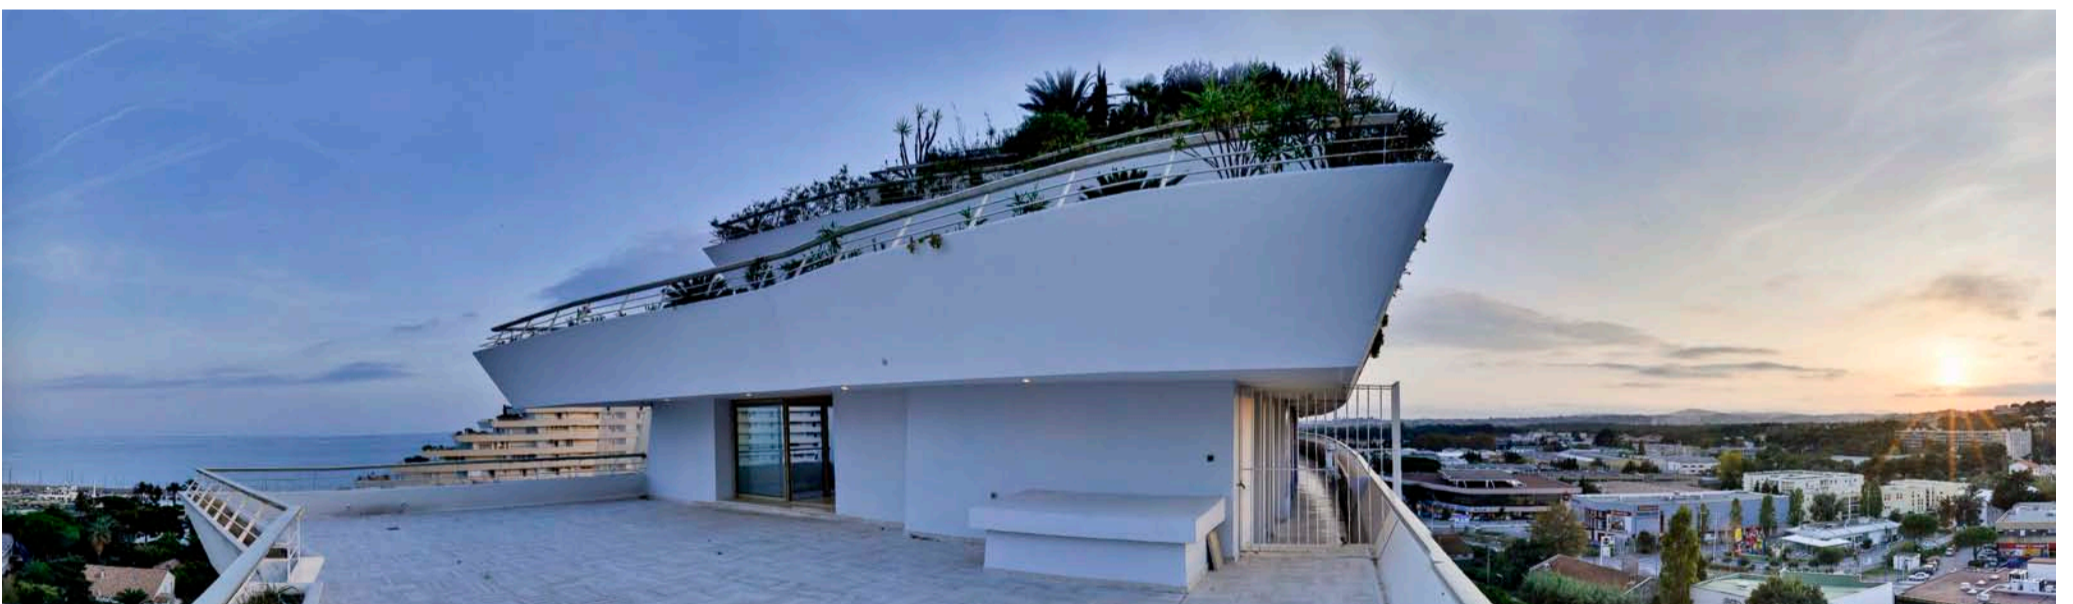

For Sale (sole agents) €785 000

A Vendre

Exclusivité

Property Type

Type

Appartement

Location

Localité

Marina Villeneuve Loubet

Nbr Rooms

Nbr Pièces

3

Floor Area

Surf. Habitable

67 m2

Terrasse Area

Surface Terrasse

142 m2 + Balcon 14 m2

Le Commodore - BP 75 Marina Baie des Anges 06271 Villeneuve-Loubet Cedex
Téléphone: +33 (0)4 93 22 55 22 www.immobiliere-pelou.com Email info@immobiliere-pelou.com